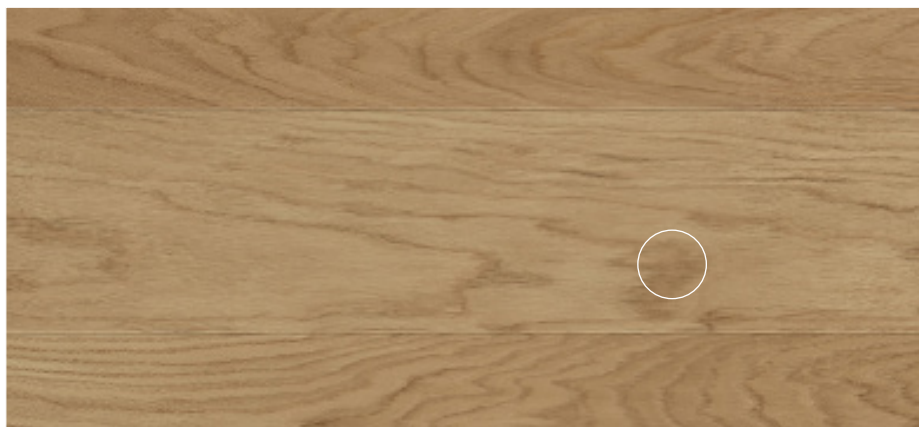

Specifications