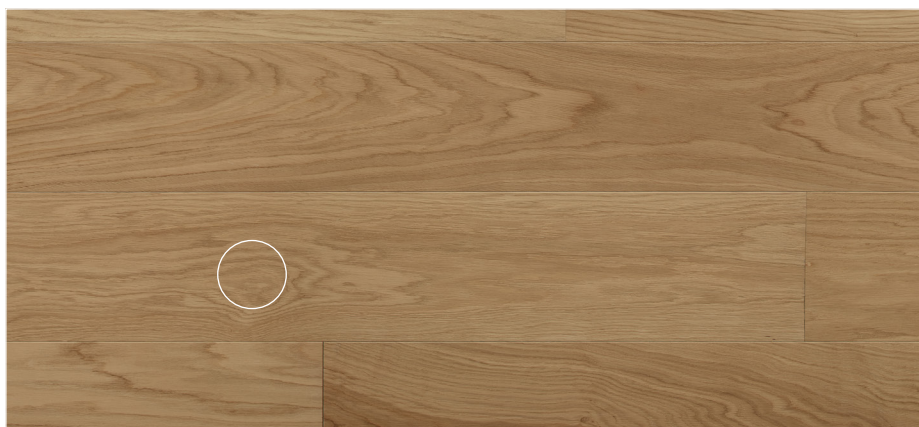

Specifications