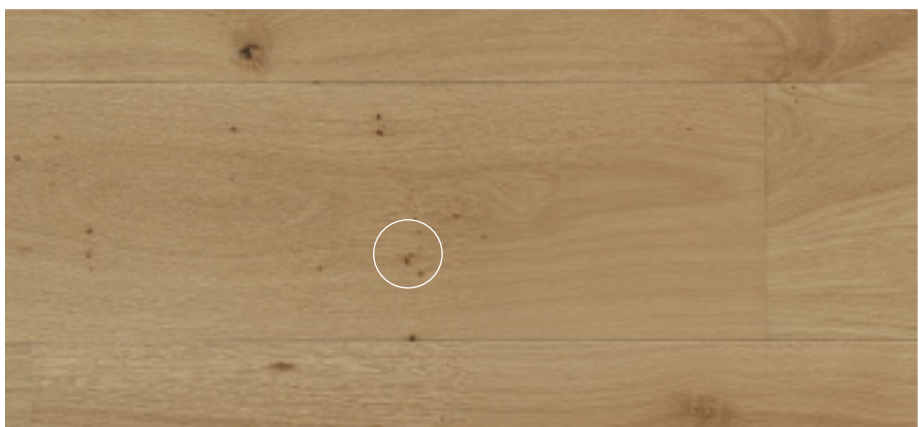

Specifications