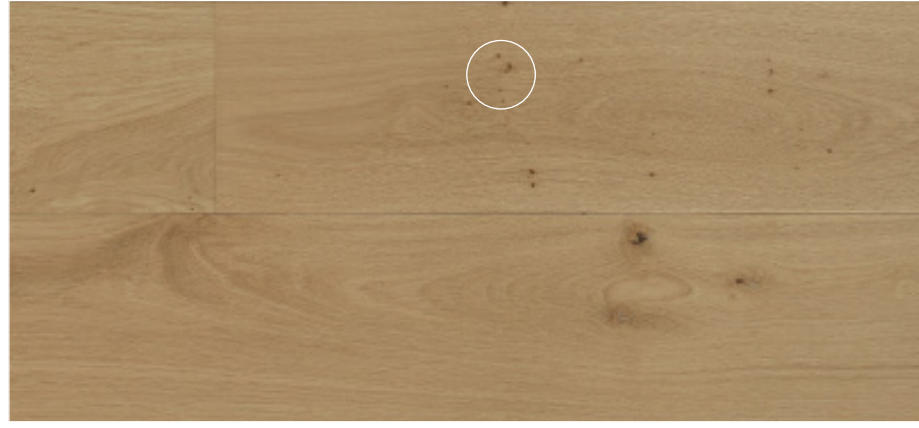

Specifications