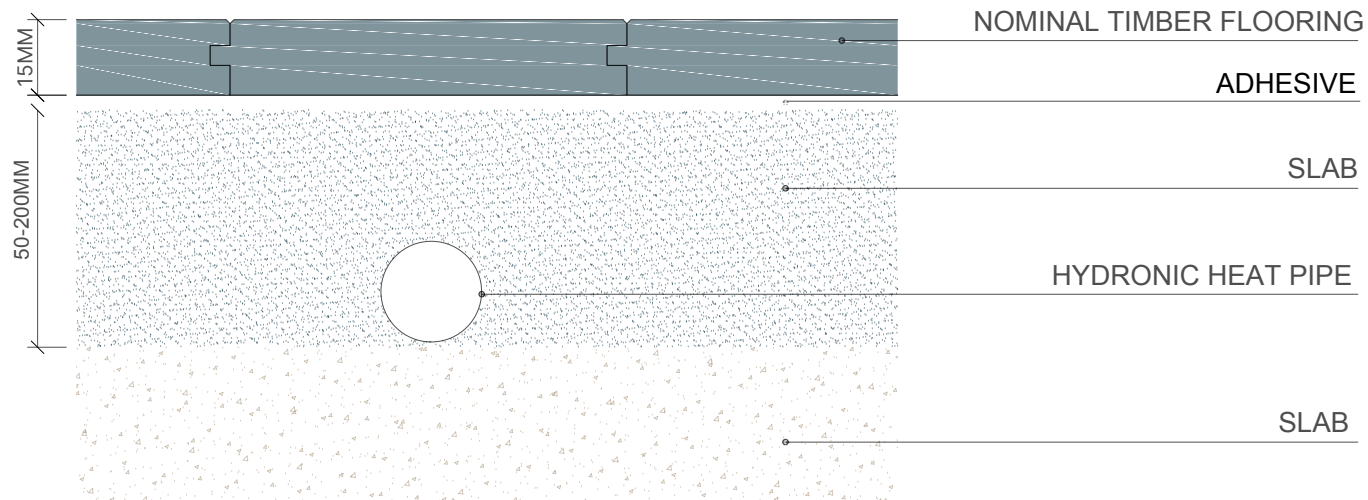

# INSTALLATION OVER HYDRONIC UNDERFLOOR HEATING

The image is an example and should be used as a guide only and professional advice and site conditions must be taken into consideration.

## METHOD

Pipes installed within the concrete slab

Refer to Woodos install guide for descriptions

Dimensions are approximate and project requirement need to be taken into consideration