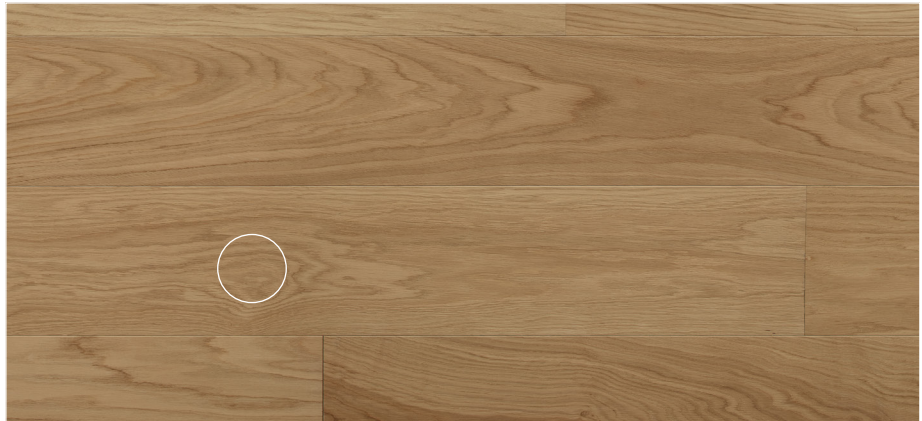

Elegant grade

Specifications Moderno

Description	<ul style="list-style-type: none">Variation in tones, shades and grains between boards. Light character
Grain	<ul style="list-style-type: none">Mixed. Variation of grain
Tone	<ul style="list-style-type: none">Shade variation
Color Variaton	<ul style="list-style-type: none">Yes
Pin Holes	<ul style="list-style-type: none">Yes
Knot Frequency	<ul style="list-style-type: none">Medium
Healthy Knot	<ul style="list-style-type: none">Presence of small knots (Maximum 25mm)
Open Knot - Filled	<ul style="list-style-type: none">Presence of small knots (Maximum 15mm)
Cracks	<ul style="list-style-type: none">Occasional presence (Maximum 5mm width and 100mm long)
Sapwood	<ul style="list-style-type: none">No
Rays	<ul style="list-style-type: none">Yes. Occasional presence

Moderno grade

Specifications Clásico

Description	<ul style="list-style-type: none">Variation in tones, shades and grains between boards. Character
Grain	<ul style="list-style-type: none">Mixed. Variation of grain
Tone	<ul style="list-style-type: none">Shade variation
Color Variaton	<ul style="list-style-type: none">Yes
Pin Holes	<ul style="list-style-type: none">Yes
Knot Frequency	<ul style="list-style-type: none">High
Healthy Knot	<ul style="list-style-type: none">Presence of small and medium knots (Maximum 50mm)
Open Knot - Filled	<ul style="list-style-type: none">Presence of small and medium knots (Maximum 30mm)
Cracks	<ul style="list-style-type: none">Presence of cracks (Maximum 10mm width and 200mm long)
Sapwood	<ul style="list-style-type: none">No
Rays	<ul style="list-style-type: none">Yes. Occasional presence

Clásico grade

Specifications

Specifications

Specifications

Specifications

Specifications

Wood Manners S.L

Rufino Peón N° 17, Campuzano, España (39300)