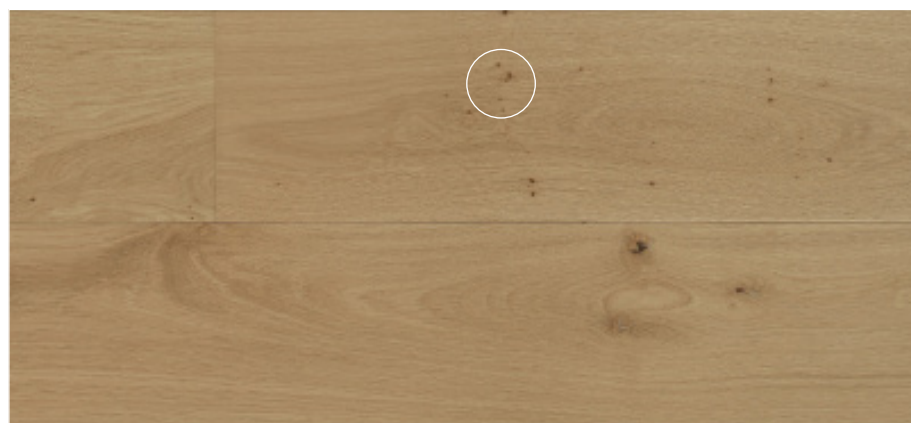

Specifications