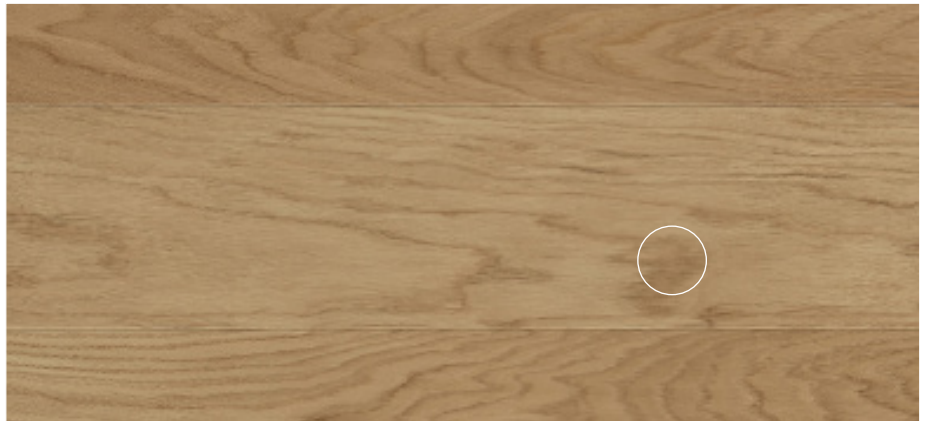

GLOSSARY

XXL GRATO

Specifications