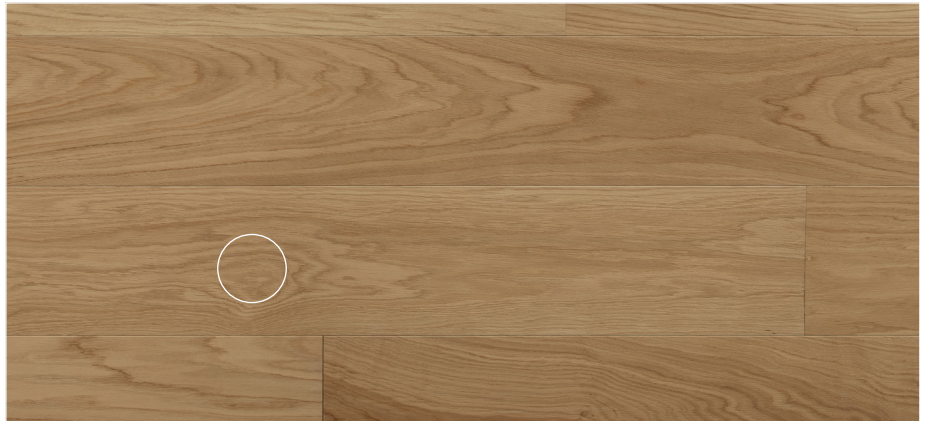

GLOSSARY

XXL GRATO

GRATO
LIFE UNDER YOUR FEET

Specifications