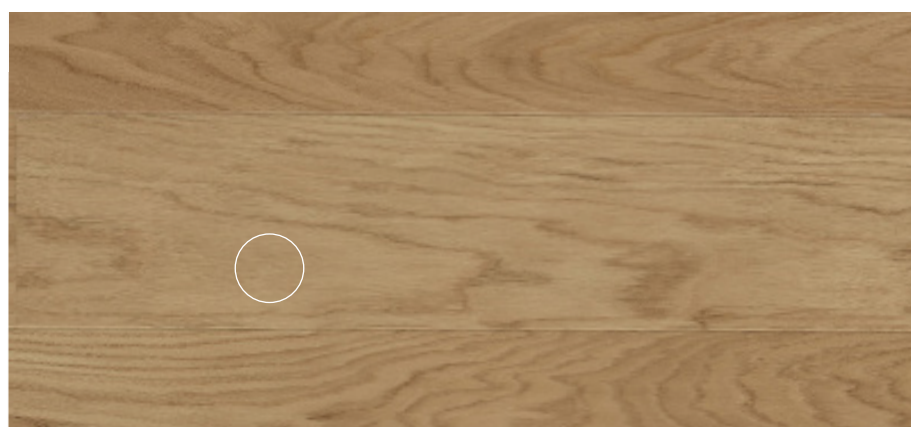

Specifications